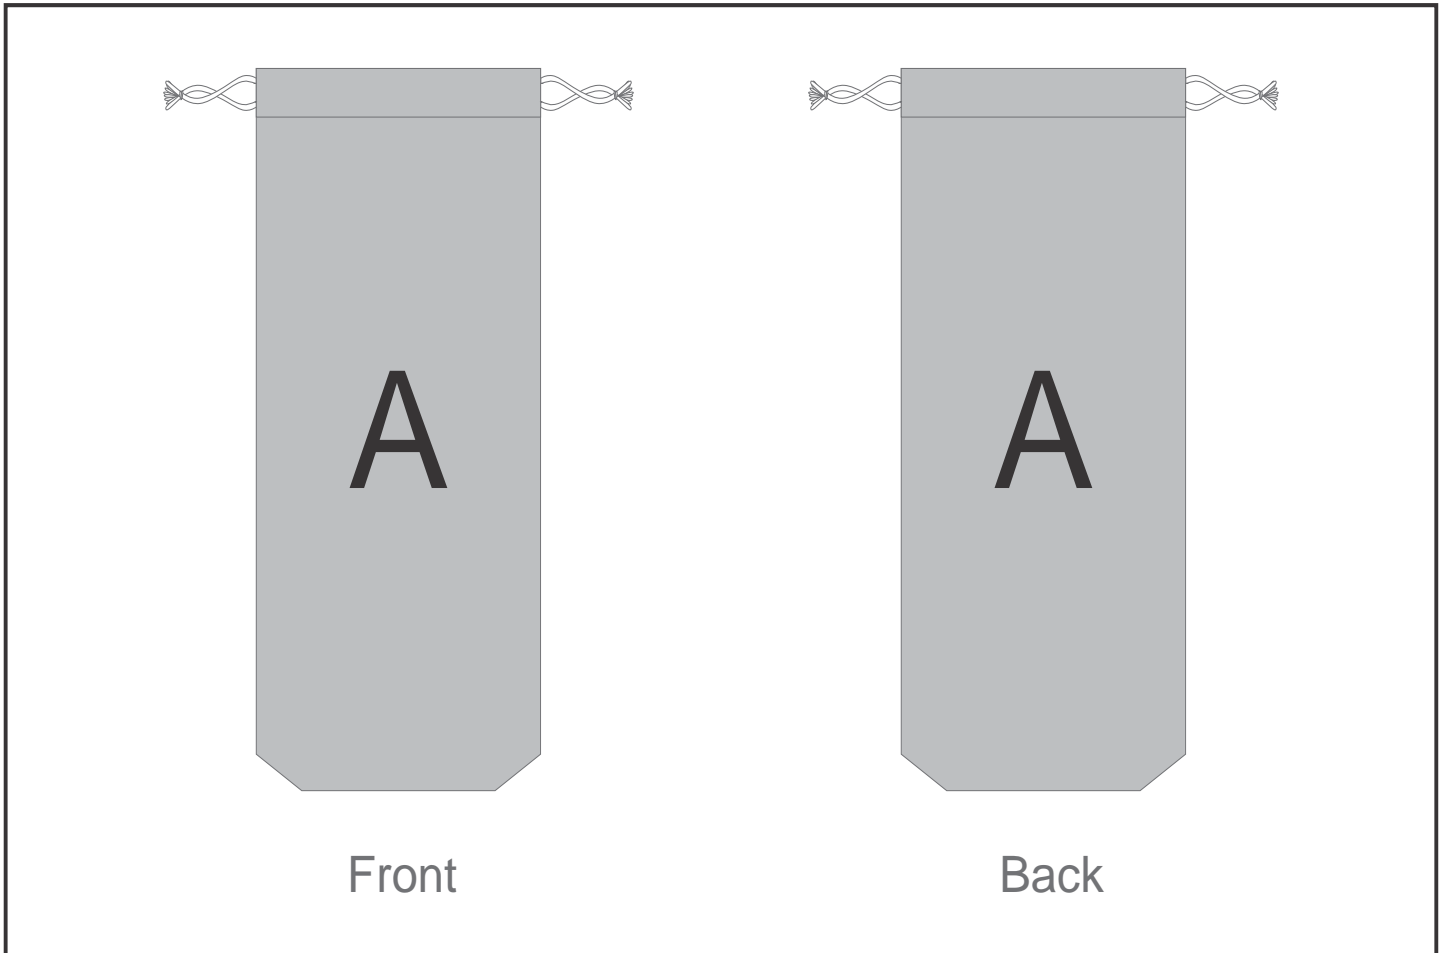

BC-HP-97-G

Hoppla Dew Umbrella Pouch

Need to know:

- Includes 1-Position Sublimation (setup fees apply)
- Please Note: We cannot guarantee 100% logo Alignment on all Brandable Panels.

Branding Options:

Position	Branding Method (Branding Code)	No. of Colours	Dimension
A	Custom Sublimation A (CPSUB-A)	Full Colour	660mm wide x 160mm high